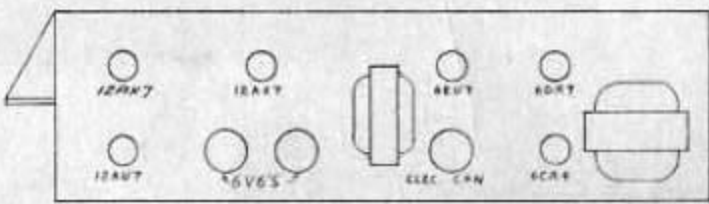

REV	DATE	BY	CHK
A	12-24-54	JH	JH
B	1-15-55	JH	JH
C	1-15-55	JH	JH

INSTRUMENT AMPLIFIER MODEL 440
 117 VOLTS 60 CYCLES 100 WATTS
 MANUFACTURED BY ESTEY ELECTRONIC INC.
 TORRANCE, CALIFORNIA

MODEL	440	DESCRIPTION	AMPLIFIER SCHEMATIC
DATE	12-24-54	BY	JH
REV	1	CHK	JH
MANUFACTURED BY	ESTEY ELECTRONIC INC.		
LOCATION	TORRANCE, CALIFORNIA		
DATE	12-24-54		
BY	JH		
CHK	JH		
REV	1		