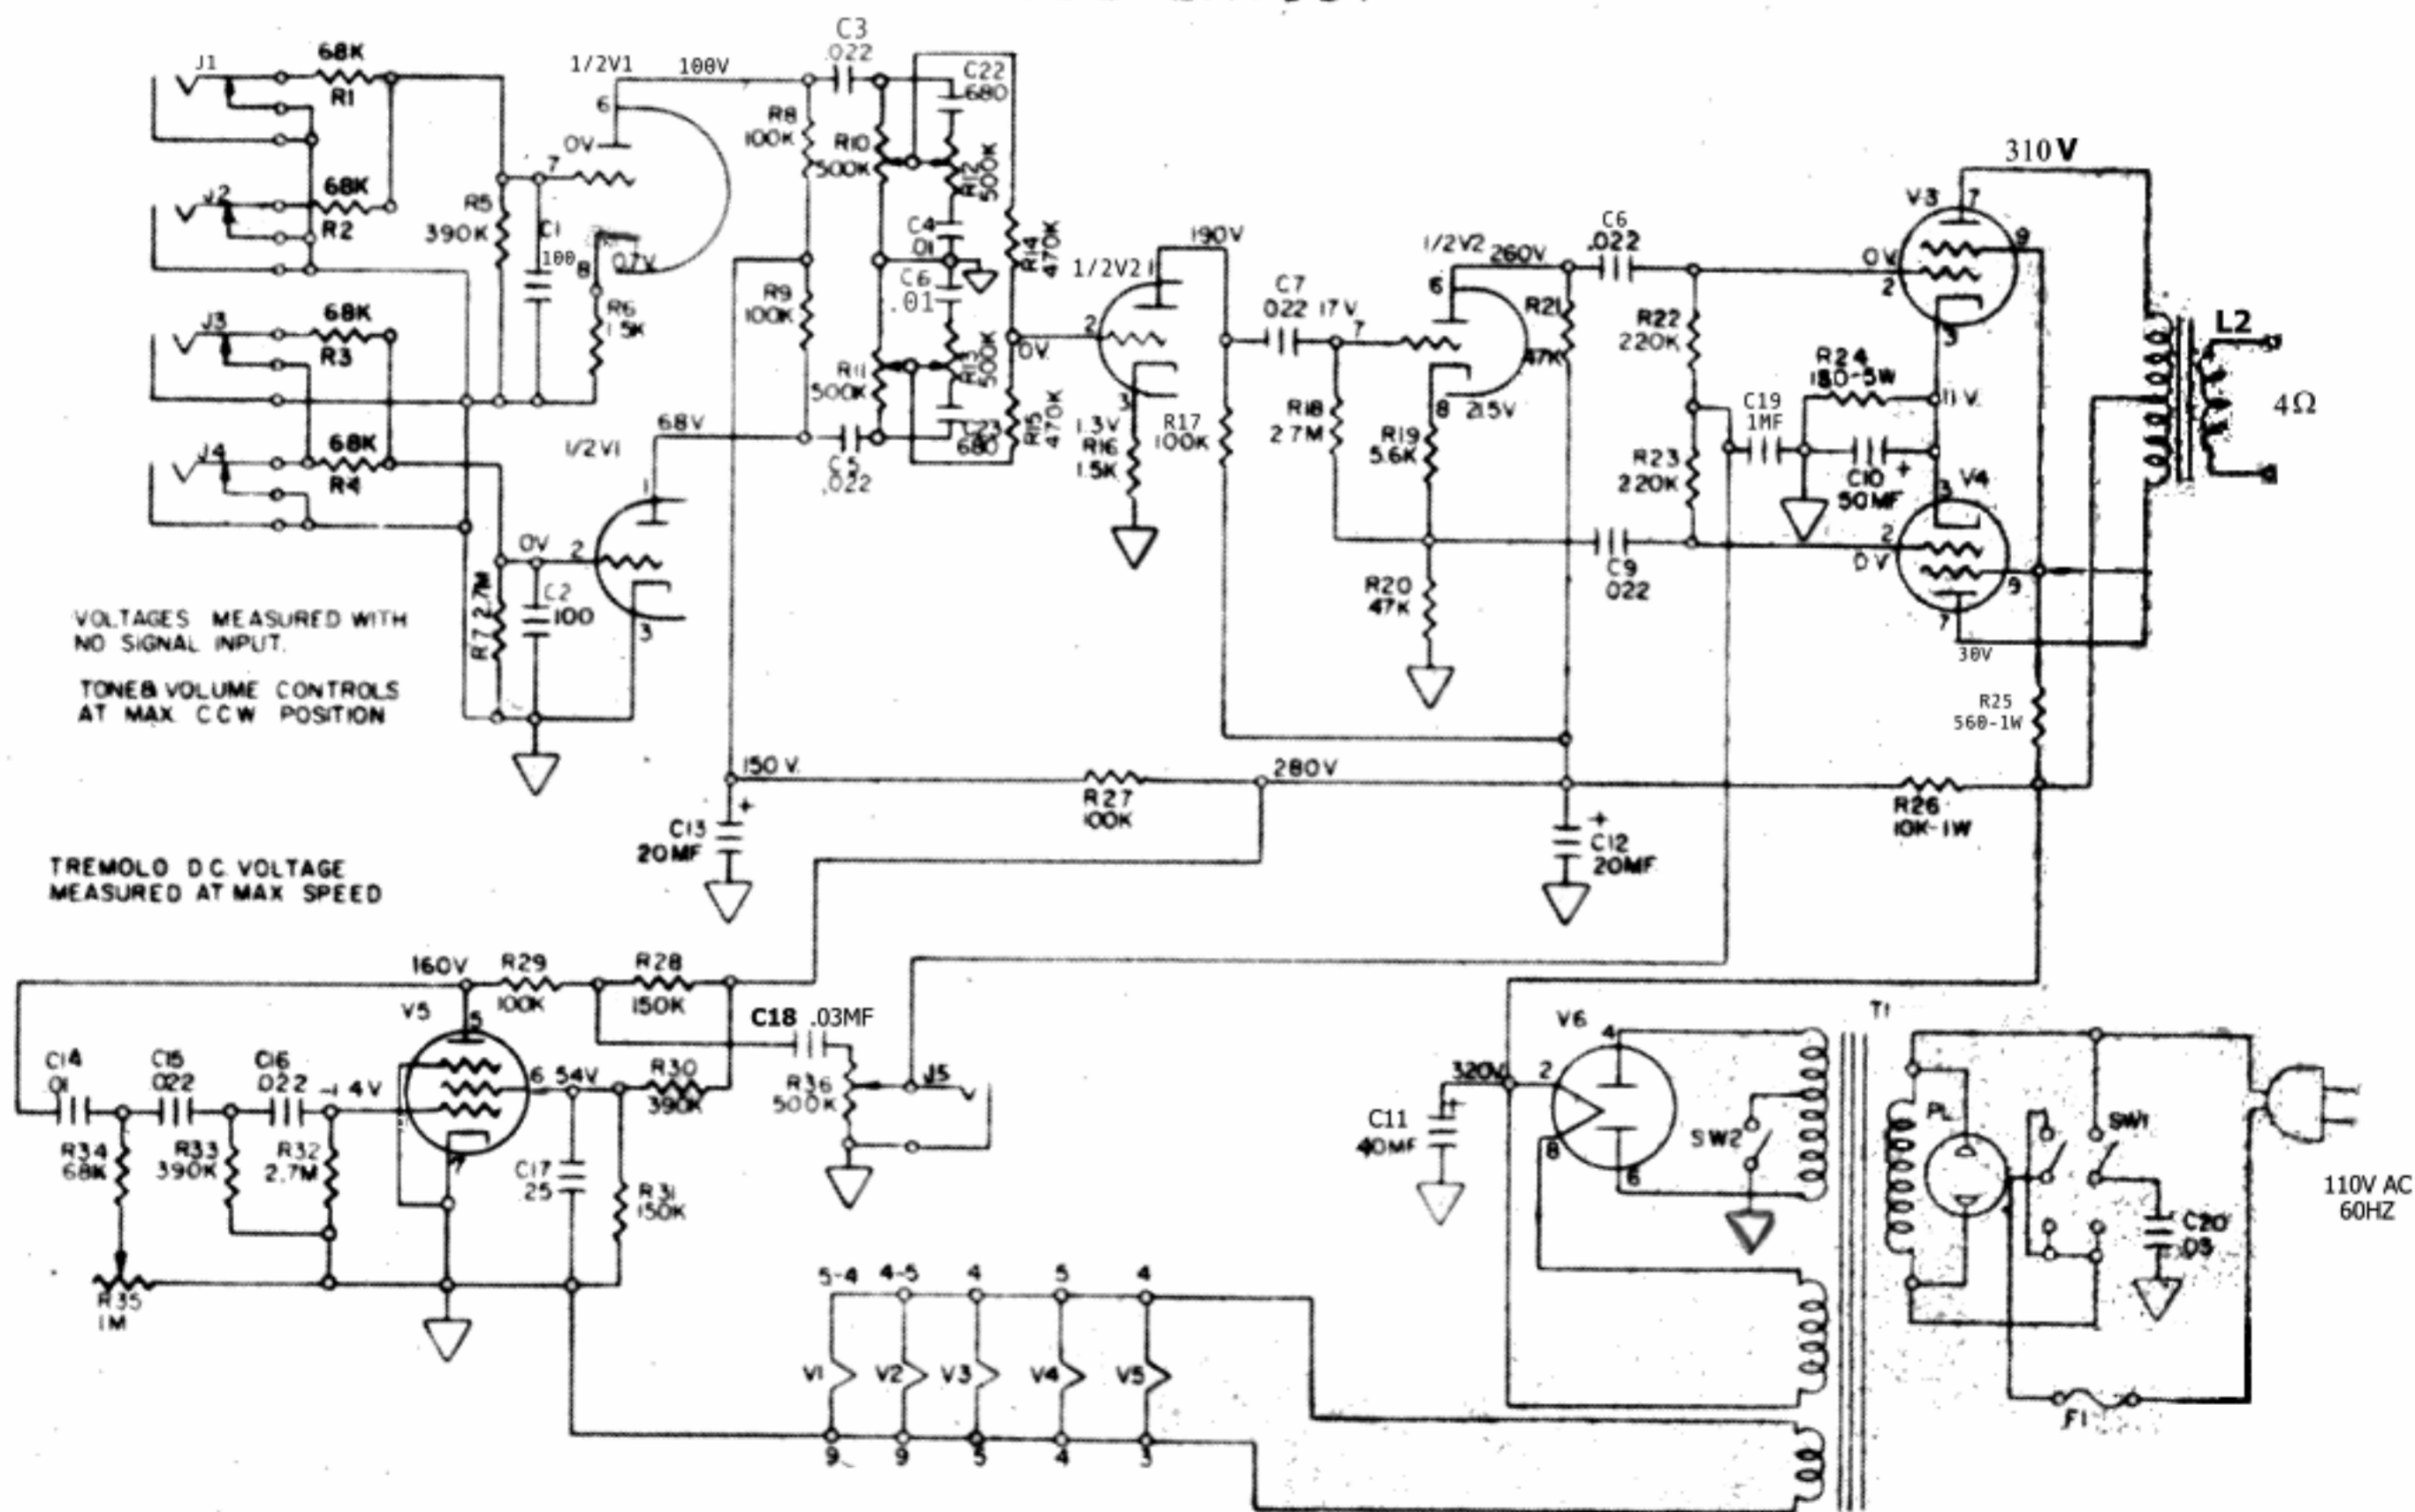

Harmony

REAR OF CHASSIS

TUBE LAYOUT

MODEL NO. H415

117V - 60 CYCLES AC - .70 AMPS. INPUT 85 WATTS

THE HARMONY CO., CHICAGO, ILL. 60632, U.S.A.