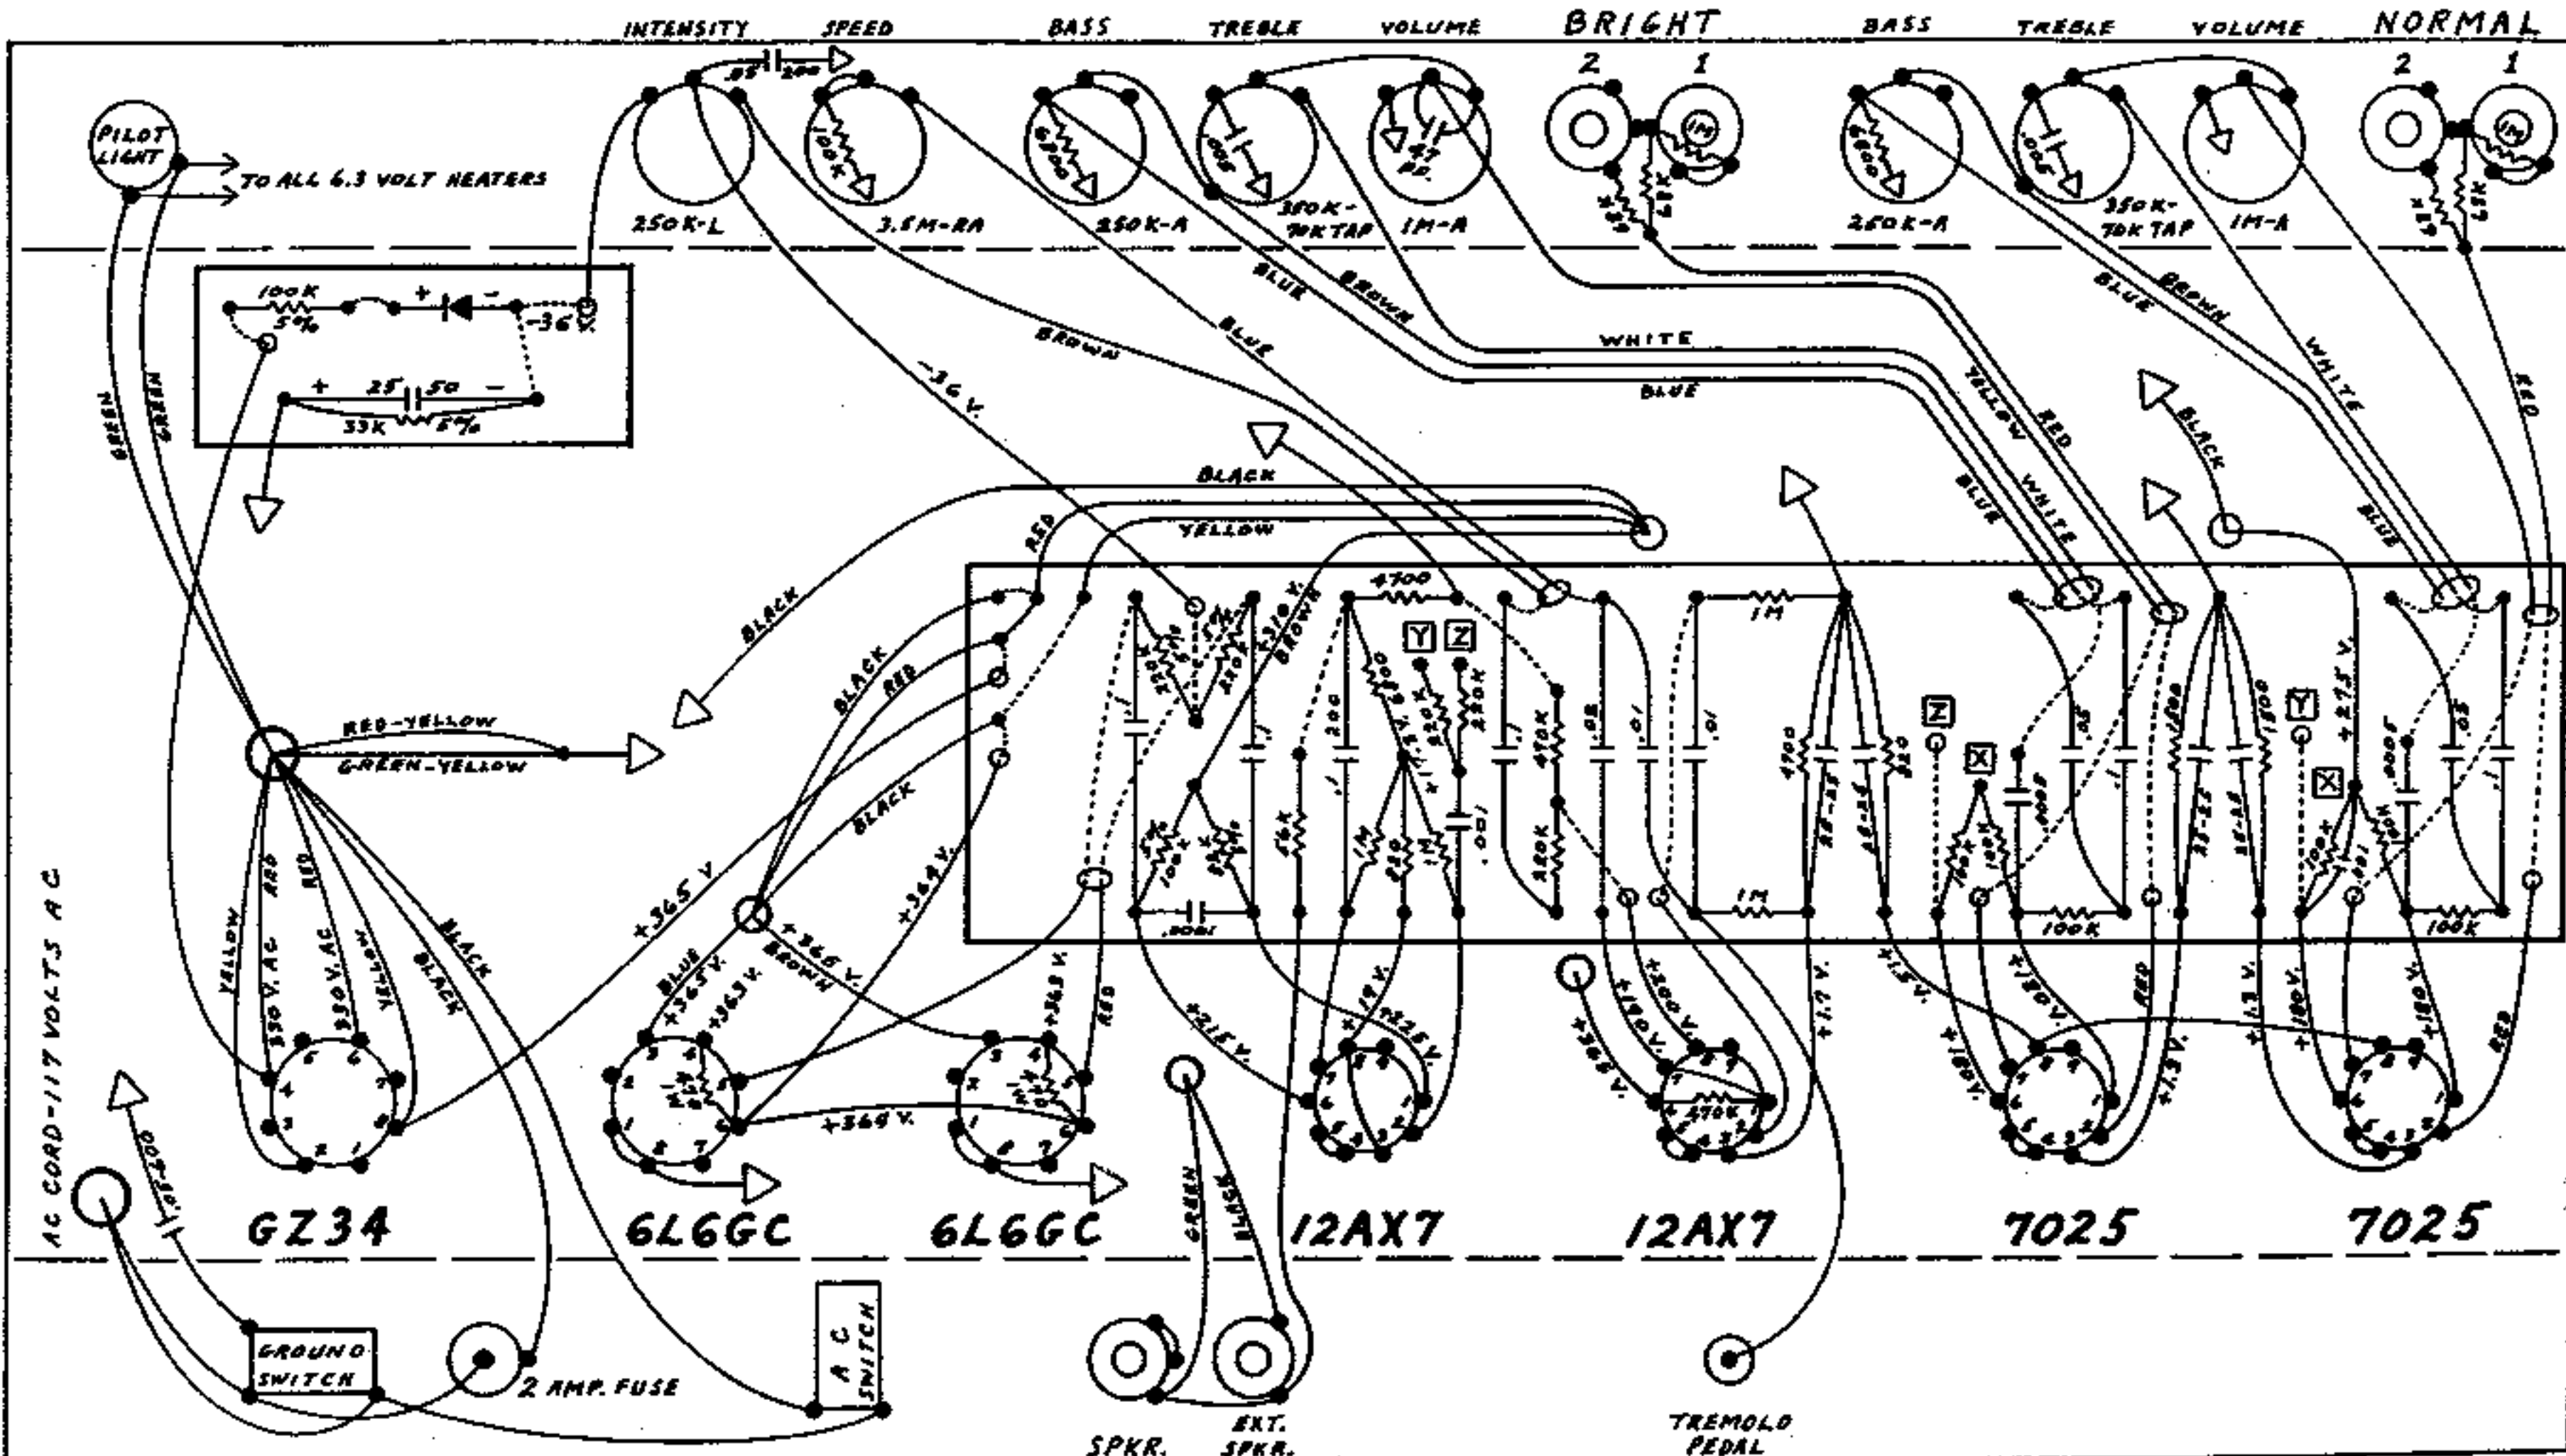

# FENDER "TREMOLUX" LAYOUT

MODEL 669-B C-FB

## NOTICE

VOLTAGES READ TO GROUND WITH ELECTRONIC VOLTMETER. VALUES SHOWN + OR - 20%

NOTE - ALL RESISTORS 1/2 WATT, 10% TOLERANCE IF NOT SPECIFIED.

NOTE - ALL CAPACITORS AT LEAST 400 VOLT RATING IF NOT SPECIFIED.