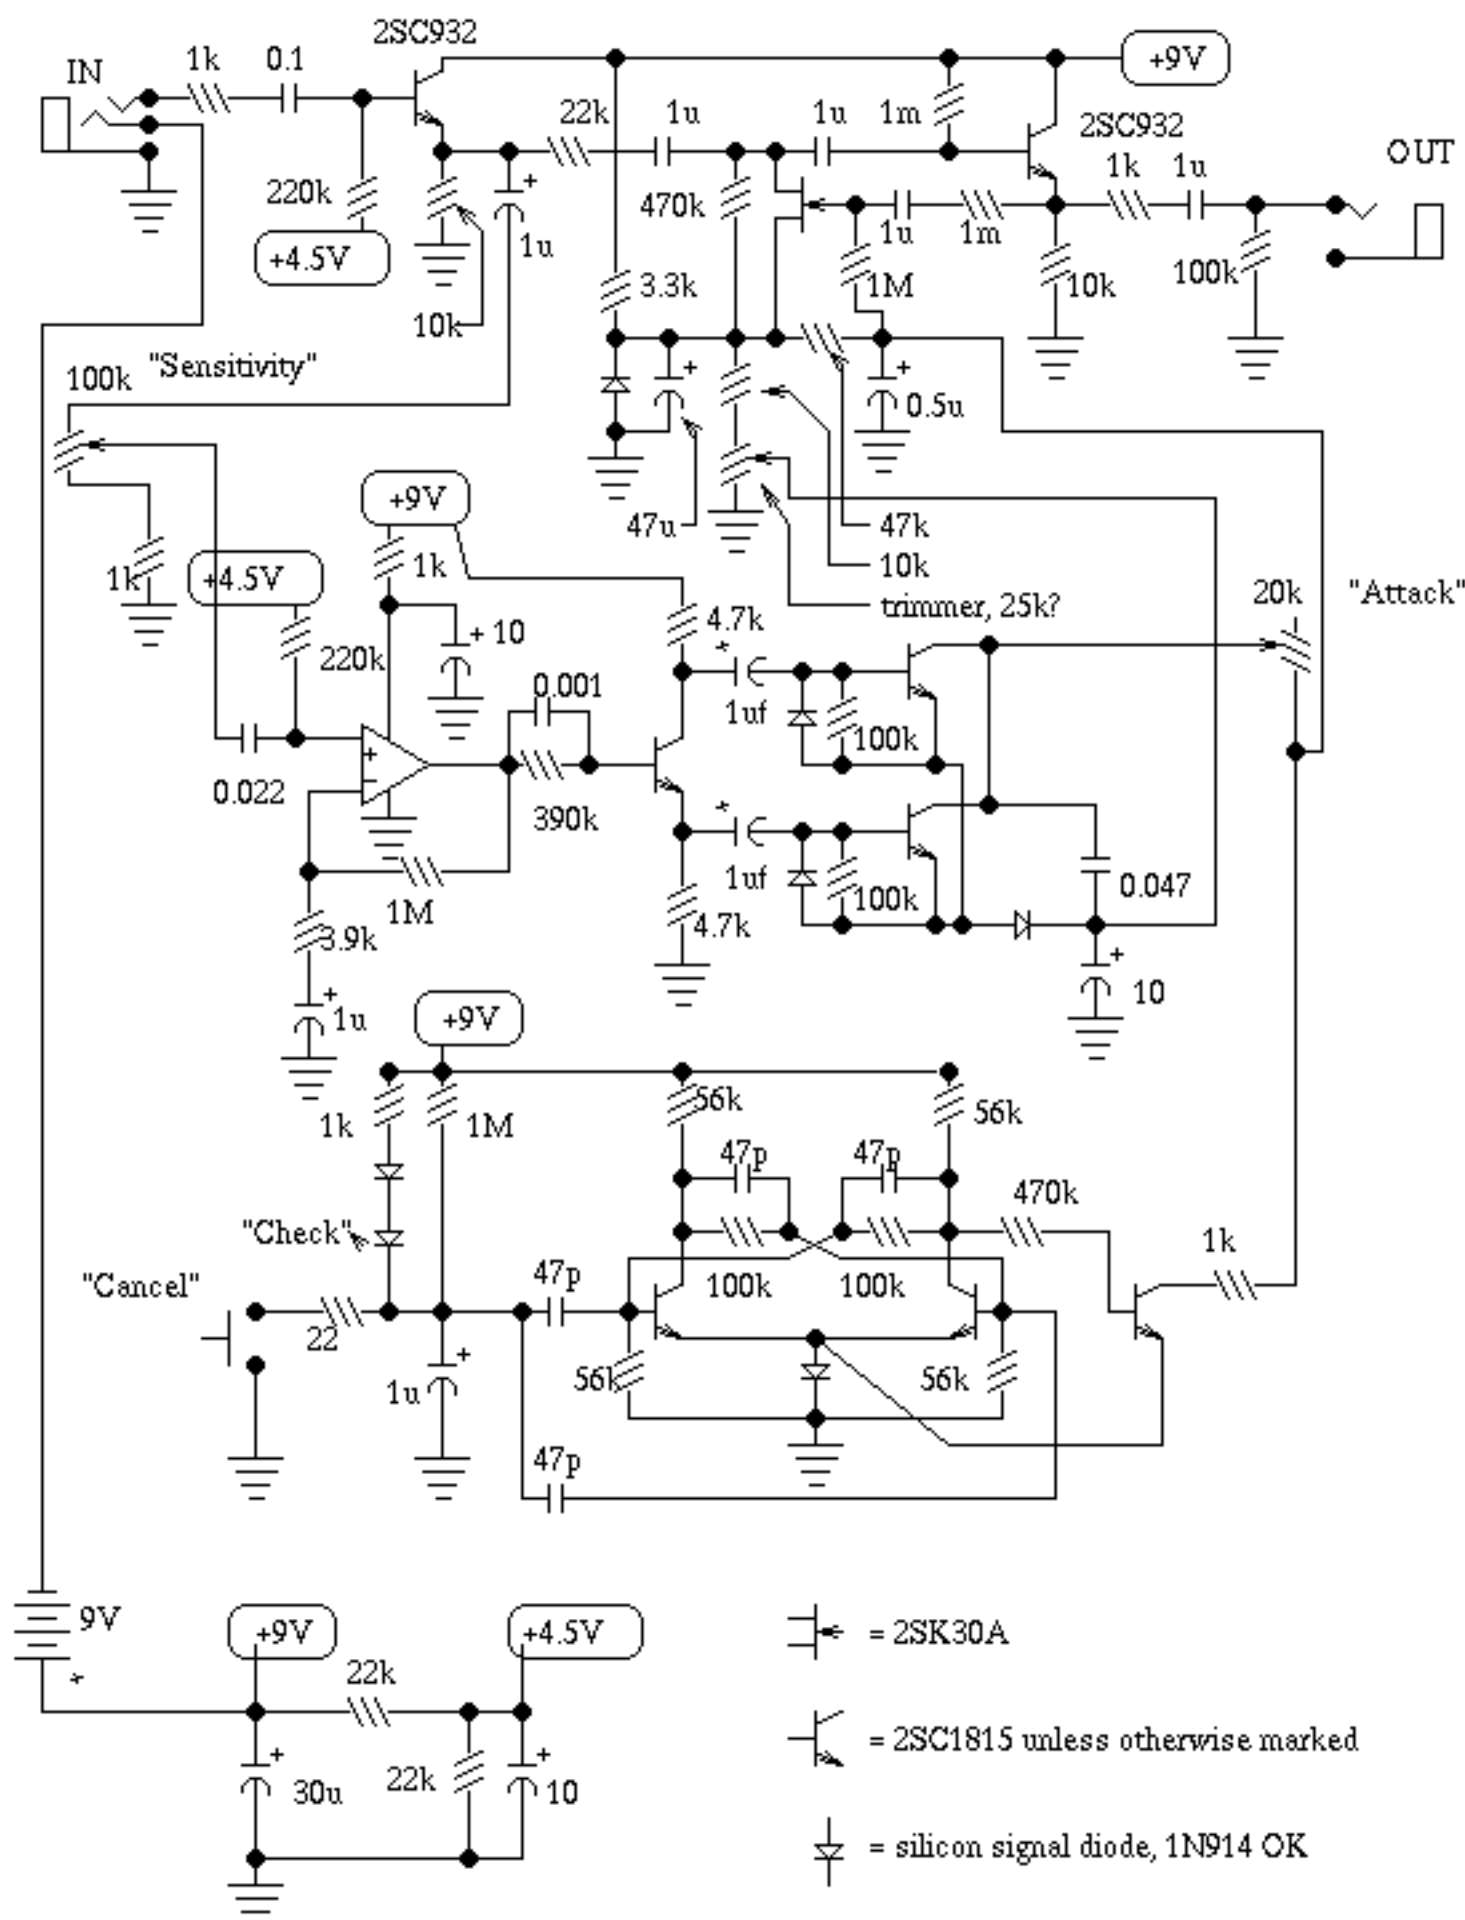

BOSS Slow Gear SG-1 Attack Delay

The SG-1 is an attack delay unit. A struck note is at first inaudible, then fades up, similar to a reversed tape recording.